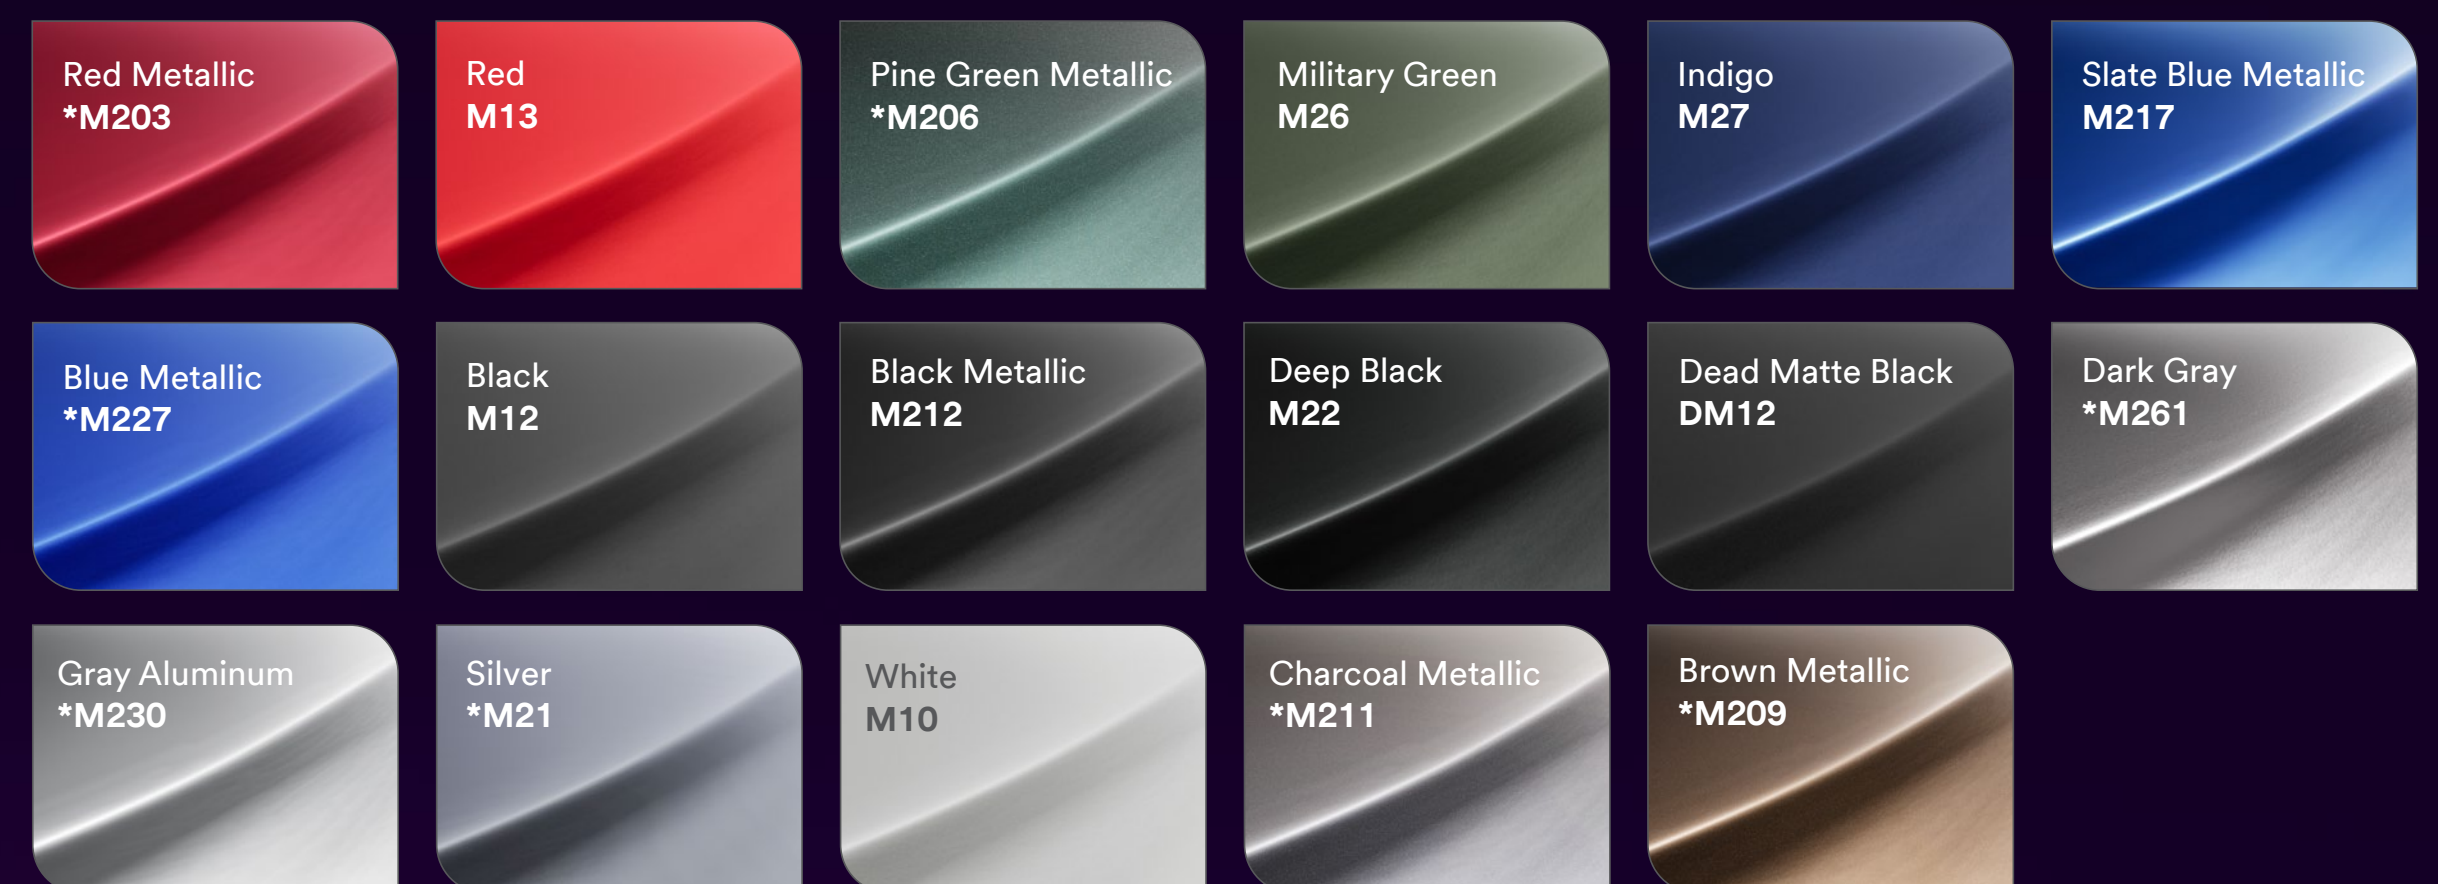

Follow your own road.

High Gloss

Gloss

Satin

Matte

Textures

Color Flips

High Gloss Ruby Rosso