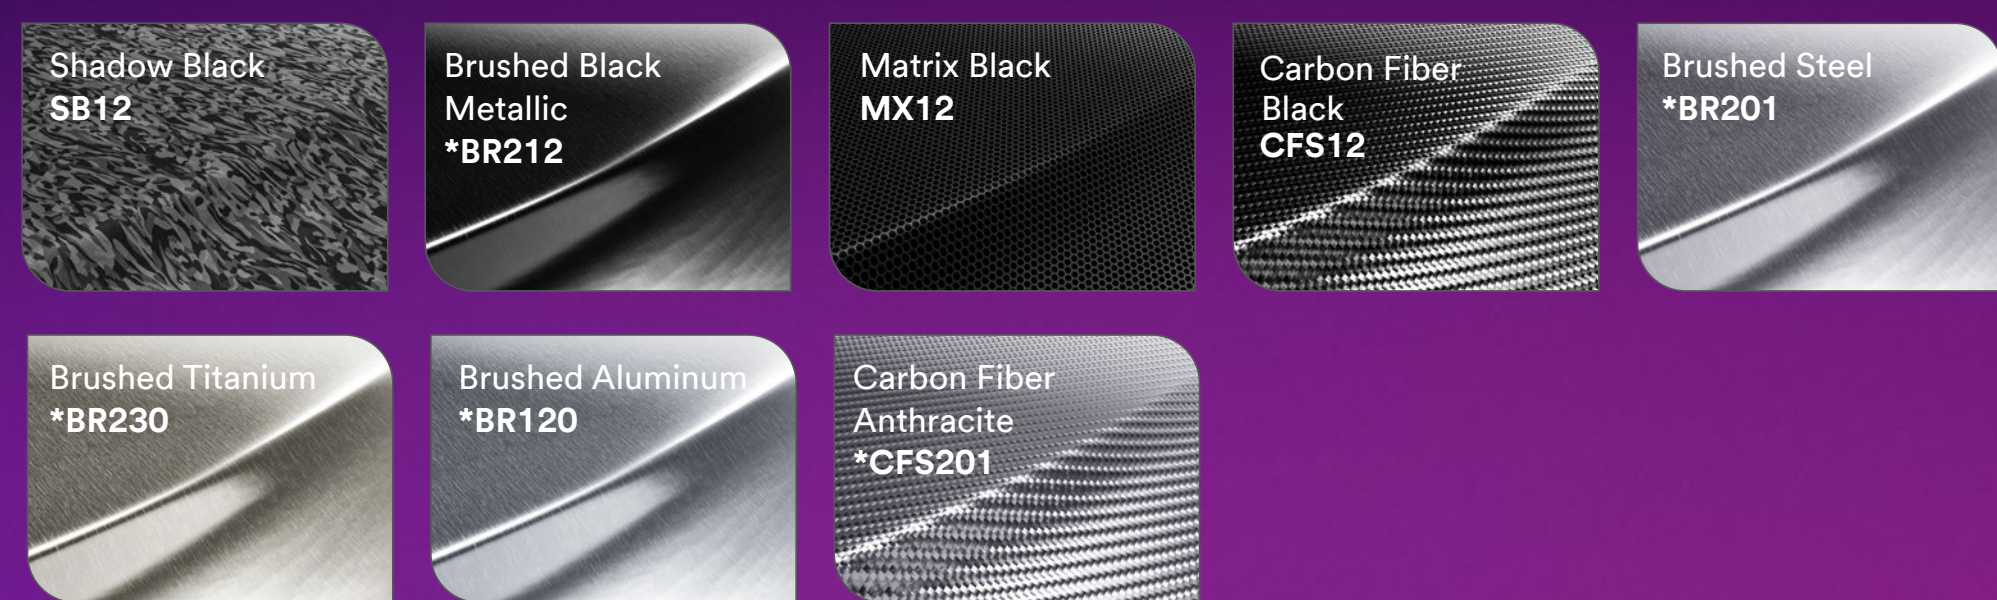

Follow your own road.

High Gloss

Gloss

Satin

Matte

Textures

Color Flips

High Gloss Ruby Rosso